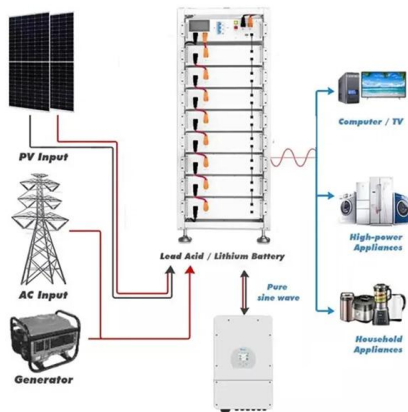

About this item Fast and Efficient Splicing: This SC UPC fiber optic fusion connector enables quick installation in just 90 seconds without on-site grinding, thanks to its hot melt design that ensures long

Fiber Panels, Modules & Cassettes

Explore CommScope's efficient and scalable fiber splice panels designed for seamless connectivity. Accommodating LC, SC, and MTP/MPO connectors,

12 Port Fiber Splice Termination Box for 1x8 Mini

The 12 port fiber splice box is a compact wall-mount enclosure designed for splice-only distribution in FTTH and P2P networks. Designed without adapter slots, this

Infinium Core M4 Splice Cassette, 12 Single Fiber, LC