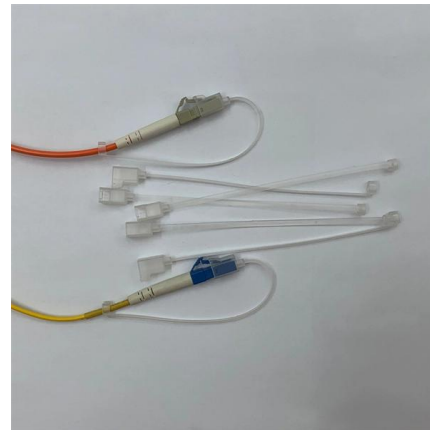

12 cores fiber splice box ftth fiber optic distribution box

The 12 Port Fiber Distribution Box can connect up to 2 optical cables, providing space for distributors and 12 fuses. It is equipped with 12 SC adapters and can

2 in 12 Out Junction Box Single Phase Quick Connect Terminal Box

2 In 12 Out Junction Box Single Phase Quick Connect Terminal Box Splitter Metering Cabinet Wire Connection FJ6 High Power Block 1Pcs
Feature: Made of high-quality material, durable, wear