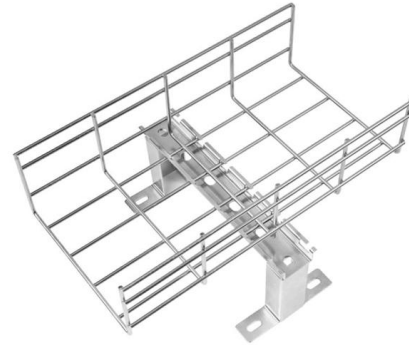

### Cable Tray Accessories , McMaster-Carr

Choose from our selection of cable tray accessories, including cable and hose trays, steel formable cable and hose trays, and more. Same and Next Day Delivery.

### RS 110.100

Cable tray acc. to DIN EN 61537, heavy duty, with offset bottom and side perforations, including one U-shaped splice plate RV 110 and proportional fastening accessories.

### Cable Trays and Accesories

Cable Trays and Accessories are designed to meet most requeriments of cable and electrical wire installations and comply to local international standards of

## Wire Mesh Cable Tray Solutions o PFLITSCH

A coordinated range of accessories with hygiene-optimised fastening solutions and roof-shaped covers further adds to the exceptional hygienic design of this cable trunking system. However, our Wire-tray