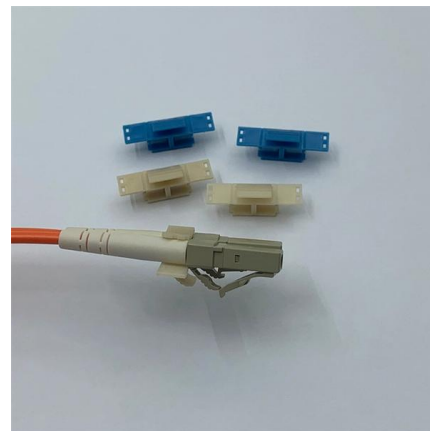

Accessories , Cleveland Cable Company

Discover a full range of cable accessories, including glands, lugs, trays & support systems. Complete your cable project with high-quality solutions.