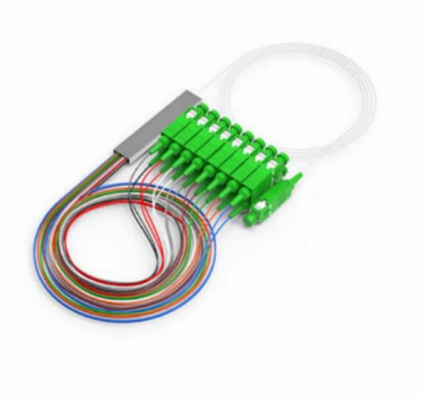

110 Cable Tray Accessories