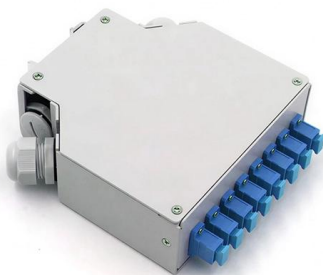

Cable tray BKRS 110 FS , OBO

Heavy-duty, walkable cable tray system BKRS with base perforation, in 110 mm side height. Magnetic shield insulation without cover 20 dB, with cover 50 dB.