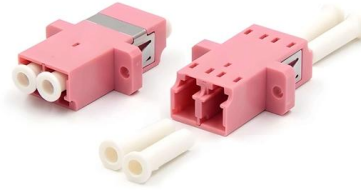

SMKA Electric LLC

SMKA Electric offers a wide range of cable tray solutions manufactured in Europe (Germany, Hungary, and UK). These include cable trays with plug and screw