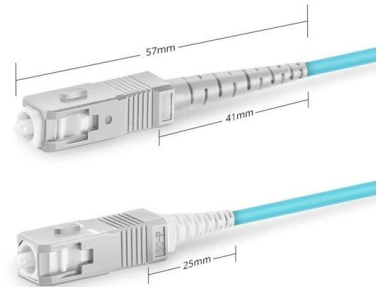

Ubiquiti Networks UniFi Switch 6 XG PoE, 10G 6-Port

Buy Ubiquiti Networks UniFi Switch 6 XG PoE, 10G 6-Port Switch with 802.3bt PoE++ (US-XG-6POE): Switches - Amazon FREE DELIVERY possible on

Simplex SC UPC