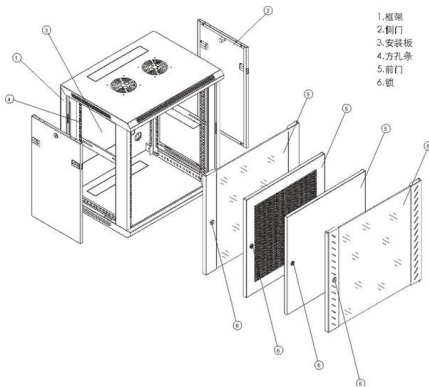

Manufacturer of Optical Fiber Path Cord - AGARTEL LC Fiber Optic Patch Cord, AGARTEL DIN Fiber Optic Patch Cord, AGARTEL MTRJ to MTRJ MM Patch

Single Mode Fiber Optic Patch Cord

A single mode patch cord consists of one fiber with 9um core and 125um cladding, and two optical connectors. Single mode means it can only transmit one light signal and they usually have a yellow