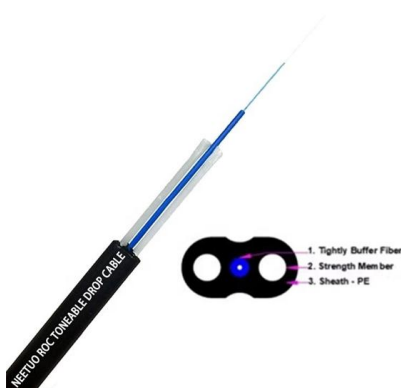

StarTech Dual Port 40G QSFP+ Network Card

StarTech Dual Port 40G QSFP+ Network Card - Intel XL710 Open QSFP+ Converged Adapter - PCIe 40 Gigabit Ethernet Server NIC - 40GbE Fiber Optic