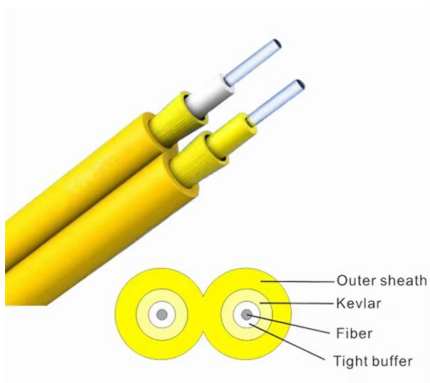

10Gtek LC zu LC OM3 Multimode Duplex 10-meter, LWL Glasfaser

Chez moi, elle relie le port fibre dédié de ma Freebox Delta à mon switch 10 Gb/s SFP+ (MokerLink, managed). Cela me permet d'alimenter mon "réseau de travail" (NAS + 1 Mac Studio) sur une infra