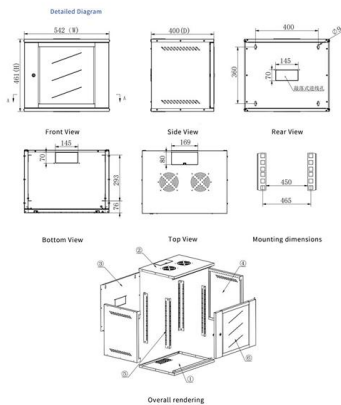

LC-LC 10G OM3 Duplex Fiber Patch Cable (OFNR)

Optcore's 10G OM3 duplex multimode fiber patch cable is a laser-optimized multimode fiber (LOMMF) cable specially designed for use in 10