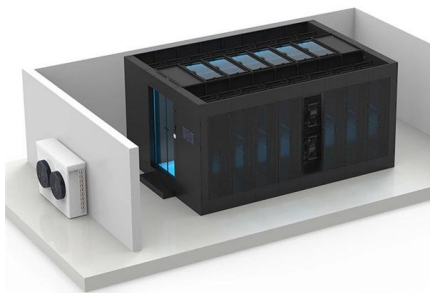

PoE Fiber Switches, PoE Media Converters, and PoE

Omnitron PoE Fiber Switches, PoE Media Converters, and PoE Extenders provide network distance extension to PoE, PoE+ and High-Power PoE network devices.