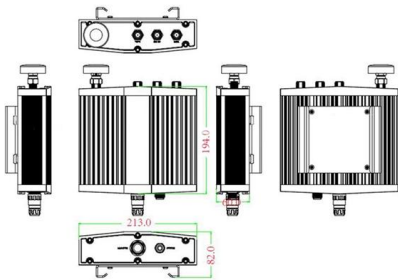

Shop TP Link 28 Port Gigabit L2+ Managed Switch with 24 Port PoE+ 25 Ports Manageable Gigabit Ethernet Black products at Best Buy. Find low everyday prices and buy online for delivery or in-store

Mechanical drawing